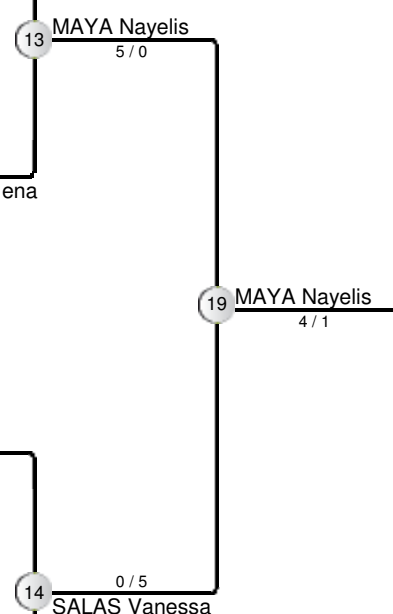

PRE-INFANTIL Kata Individual Principiante F

11 Competidores